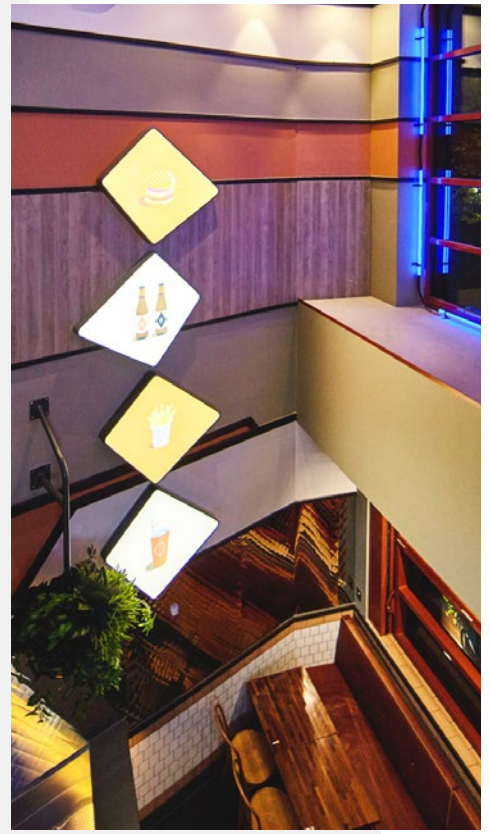

# Hospitality

L-R Illuminated dimensional lettering; Vinyl lettering; Double-sided hanging sign; Lightbox print and illuminated sign; Dimensional lettering

Capture all your opportunities to communicate to customers with comprehensive visual solutions. What better way to increase profitability than to tempt hungry, thirsty patrons with craving-creating menus, promotions and displays? Lure them in with inviting external signs and window graphics. Let them know about upcoming events or offers with floor and table graphics and keep your business fresh with great interior décor ideas. Let SIGNWAVE® help you Make Your Statement.

L-R Counter graphics; Custom lightboxes; Promotional counter vinyl wrap; Lightbox; Vinyl window graphics; Digital menu displays

# A cheerful change provides a happy holiday

Freestanding signs, vehicle wraps, and dimensional lettering combine to create instantly recognisable branding.

L-R Vehicle graphics; Freestanding sign with adhesive vinyl graphics; Vinyl-wrapped panels; Vehicle graphics; Dimensional lettering